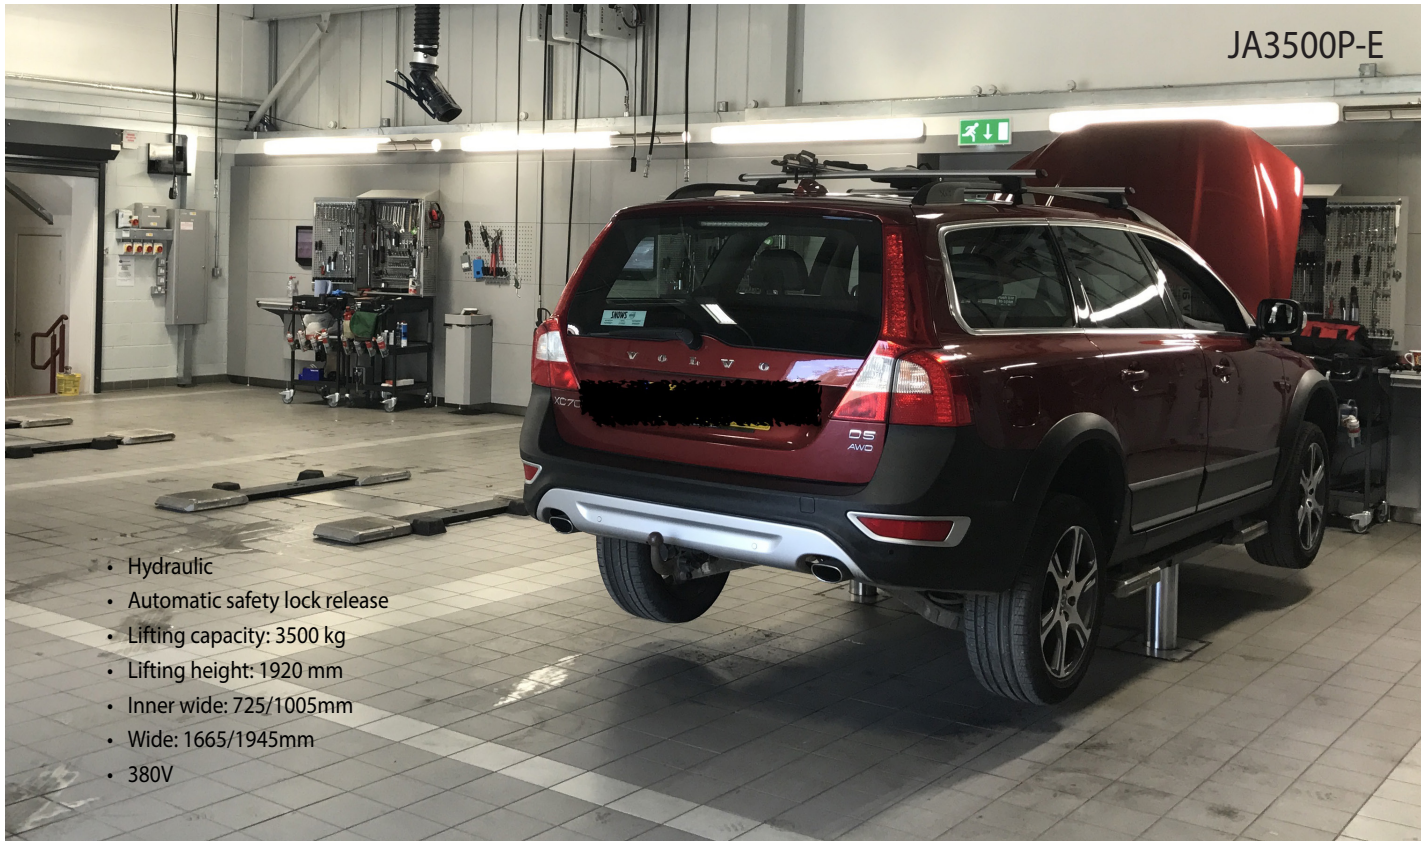

Euro Line

Jema Autolifte Euro line serie:

Jema Autolifte has expanded our product range for the last 2 years therefore we also produce a European serie.

Jema Autolifte offers allot of different models, within scissor lifts, 2 Post lifts, 4 Post lifts, and as a new thing, Jema Autolifte provide Cassette Lifts.

Jema Autolifte also produce Tyre changers and Wheel balancer equipment in Europe, so our customers have the opportunity to choose between our Basic line series or our Euro Line series when the workshop is to be replace or build up!

Jema Autolifte we are here to surprise.