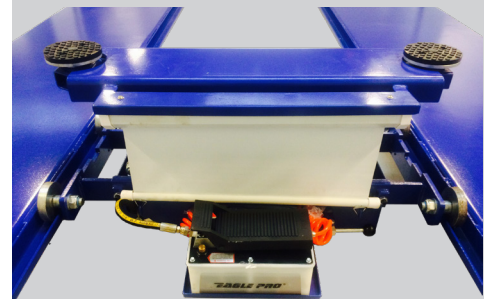

JA2000J-AIR

- Hydraulic
- Lifting capacity: 2000 kg
- Lifting height: 630 mm
- Controlled by a hydraulic airpump
- Jacking beam for JA4000F/JA5500F