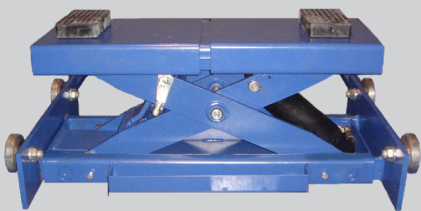

JA4200T-C

- Hydraulic
- Full automatic
- Quickarms
- Lifting capacity: 4200 kg
- Lifting height: 1900 mm
- 380V

About Jema Autolifte:

Jema Autolifte has in a short time developed the company from being a company with 3 employees, and today being represented in more than 12 countries worldwide!

Basic Line

JA3500F (Mobile)

- Hydraulic
- Manuel safety lock release
- Lifting capacity: 3500 kg
- Lifting height: 1850 mm
- 220V
- Mobile kit and jacking beam is optional

JA4000F

- Hydraulic
- Full automatic
- Lifting capacity: 4000 kg
- Lifting height: 1850 mm
- 380V
- Jacking beam and LED Light is optional

JA5500F

- Hydraulic
- Full automatic
- Lifting capacity: 5500 kg
- Lifting height: 1850 mm
- 380V
- Jacking beam and LED Light is optional

Basic Line

JA1600J-OIL

- Hydraulic
- Lifting capacity: 1600 kg
- Lifting height: 380 mm
- Controlled by the hydraulic engine
- Can only be used on JA3500F

Jema Autolifte we are here to surprise.

Euro Line

JA3500P-E MAXI

- Hydraulic
- Lifting capacity: 3500 kg
- Lifting height: 1920 mm
- Inner wide: 725/1005mm
- Wide: 1665/1945mm
- 380V

Jema piston cassette lift JA3500P-E MAXI have a lifting capacity of 3.5T and is the perfect lift for the future electrical cars and normal cars.