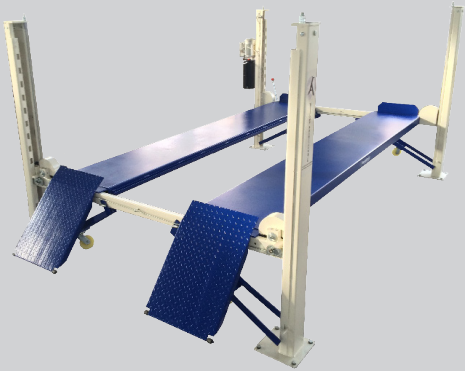

JA3500

- Hydraulic
- Manuel safety lock release
- Lifting capacity: 3500 kg
- Lifting height: 1900 mm
- 220V

JA3500T

- Hydraulic
- Full automatic
- Lifting capacity: 3500 kg
- Lifting height: 1900 mm
- 220V

JA4200T-C

- Hydraulic
- Full automatic
- Quickarms
- Lifting capacity: 4200 kg
- Lifting height: 1900 mm
- 380V

About Jema Autolifte:

Jema Autolifte has in a short time developed the company from being a company with 3 employees, and today being represented in more than 12 countries worldwide!

Basic Line

JA3500F (Mobile)

- Hydraulic
- Manuel safety lock release
- Lifting capacity: 3500 kg
- Lifting height: 1850 mm
- 220V
- Mobile kit and jacking beam is optional

JA4000F

- Hydraulic
- Full automatic
- Lifting capacity: 4000 kg
- Lifting height: 1850 mm
- 380V
- Jacking beam and LED Light is optional

Jema Autolifte we are here to surprise.

Euro Line

JA3500P-E MAXI

- Hydraulic
- Lifting capacity: 3500 kg
- Lifting height: 1920 mm
- Inner wide: 725/1005mm
- Wide: 1665/1945mm
- 380V

Jema piston cassette lift JA3500P-E MAXI have a lifting capacity of 3.5T and is the perfect lift for the future electrical cars and normal cars.