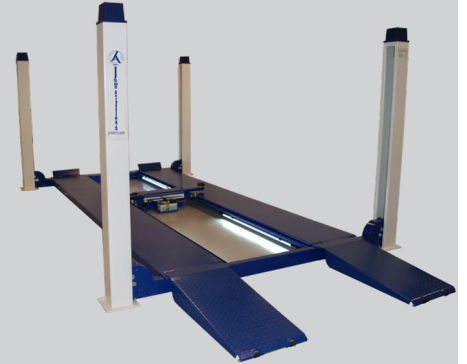

Basic Line

JA3500F (Mobile)

- Hydraulic
- Manuel safety lock release
- Lifting capacity: 3500 kg
- Lifting height: 1850 mm
- 220V
- Mobile kit and jacking beam is optional

JA4000F

- Hydraulic
- Full automatic
- Lifting capacity: 4000 kg
- Lifting height: 1850 mm
- 380V
- Jacking beam and LED Light is optional

JA5500F

- Hydraulic
- Full automatic
- Lifting capacity: 5500 kg
- Lifting height: 1850 mm
- 380V
- Jacking beam and LED Light is optional

Basic Line

JA1600J-OIL

- Hydraulic
- Lifting capacity: 1600 kg
- Lifting height: 380 mm
- Controlled by the hydraulic engine
- Can only be used on JA3500F

Jema Autolifte we are here to surprise.

Euro Line

JA3500P-E MAXI

- Hydraulic
- Lifting capacity: 3500 kg
- Lifting height: 1920 mm
- Inner wide: 725/1005mm
- Wide: 1665/1945mm
- 380V

Jema piston cassette lift JA3500P-E MAXI have a lifting capacity of 3.5T and is the perfect lift for the future electrical cars and normal cars.

Jema stempel cassette lift JA3500PA-E har en løfte kapacitet på 3.5T og er en rigtig god og solid lift for det store autoværksted eller den kvalitets beviste bruger.

Stempel liften er til nedsænkning i gulvet, så kun svingarmene ligger oven på jorden.