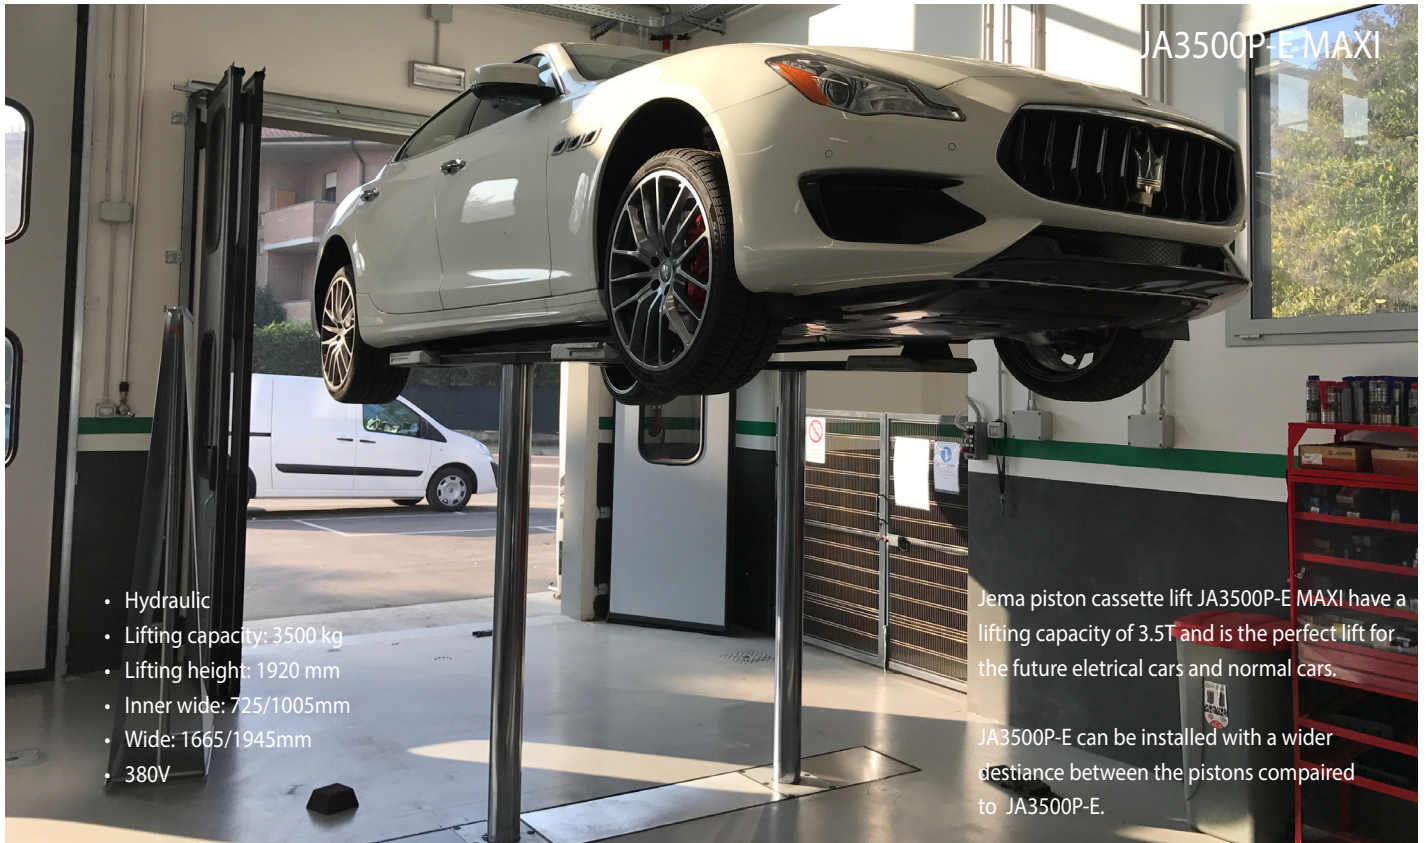

JA4200T-C

- Hydraulic
- Full automatic
- Quickarms
- Lifting capacity: 4200 kg
- Lifting height: 1900 mm
- 380V

About Jema Autolifte:

Jema Autolifte has in a short time developed the company from being a company with 3 employees, and today being represented in more than 12 countries worldwide!

JA5500F

- Hydraulic
- Full automatic
- Lifting capacity: 5500 kg
- Lifting height: 1850 mm
- 380V
- Jacking beam and LED Light is optional

Basic Line

JA1600J-OIL

- Hydraulic
- Lifting capacity: 1600 kg
- Lifting height: 380 mm
- Controlled by the hydraulic engine
- Can only be used on JA3500F

Euro Line

Jema Autolifte Euro line serie:

Jema Autolifte has expanded our product range for the last 2 years therefore we also produce a European serie.

Jema Autolifte offers allot of different models, within scissor lifts, 2 Post lifts, 4 Post lifts, and as a new thing, Jema Autolifte provide Cassette Lifts.

Jema Autolifte we are here to surprise.

Euro Line

JA3500P-E MAXI

- Hydraulic
- Lifting capacity: 3500 kg
- Lifting height: 1920 mm
- Inner wide: 725/1005mm
- Wide: 1665/1945mm
- 380V

Jema piston cassette lift JA3500P-E MAXI have a lifting capacity of 3.5T and is the perfect lift for the future electrical cars and normal cars.