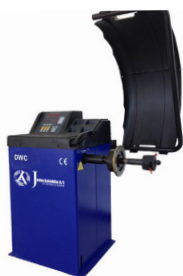

DWB	DWB-1	DWB-2.2