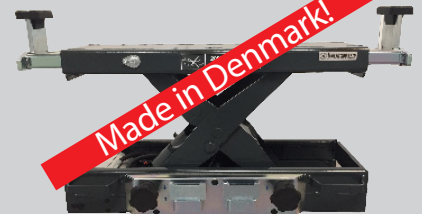

- Hydraulic
- Full automatic
- Lifting capacity 2000 kg
- Lifting height 400 mm
- Produced in Denmark