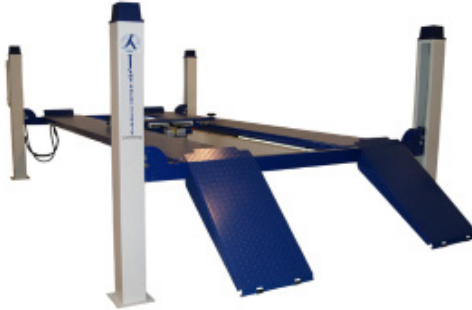

Basic Line

JA3500F (Mobile)

- Hydraulic
- Manuel safety lock release
- Lifting capacity: 3500 kg
- Lifting height: 1850 mm
- 220V
- Mobile kit and jacking beam is optional

JA4000F

- Hydraulic
- Full automatic
- Lifting capacity: 4000 kg
- Lifting height: 1850 mm
- 380V
- Jacking beam and LED Light is optional

JA5500F

- Hydraulic
- Full automatic
- Lifting capacity: 5500 kg
- Lifting height: 1850 mm
- 380V
- Jacking beam and LED Light is optional

Basic Line

JA1600J-OIL

- Hydraulic
- Lifting capacity: 1600 kg
- Lifting height: 380 mm
- Controlled by the hydraulic engine
- Can only be used on JA3500F

Jema Autolifte we are here to surprise.

Euro Line

JA3500P-E MAXI

- Hydraulic
- Lifting capacity: 3500 kg
- Lifting height: 1920 mm
- Inner wide: 725/1005mm
- Wide: 1665/1945mm
- 380V

Jema piston cassette lift JA3500P-E MAXI have a lifting capacity of 3.5T and is the perfect lift for the future electrical cars and normal cars.

Jema stempel cassette lift JA3500PA-E har en løfte kapacitet på 3.5T og er en rigtig god og solid lift for det store autoværksted eller den kvalitets beviste bruger.

Stempel liften er til nedsænkning i gulvet, så kun svingarmene ligger oven på jorden.