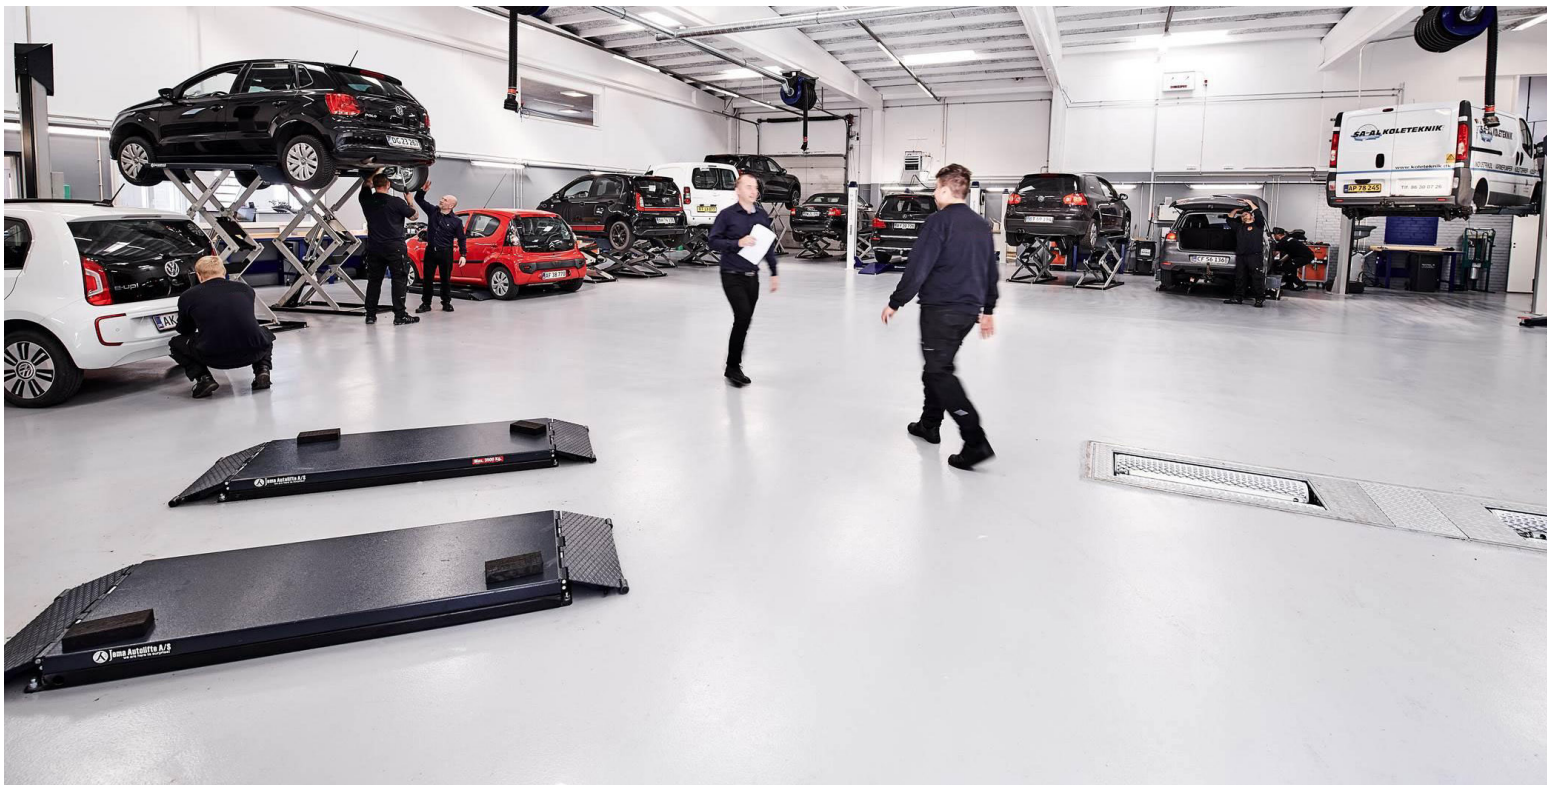

- Floor mounting
- Expected test duration 30 sec.
- 220V electrical connection
- Laptop
- 32" Flatscreen
- Length 293 cm
- Total wide 200 cm
- Height 4 cm
- CE approved